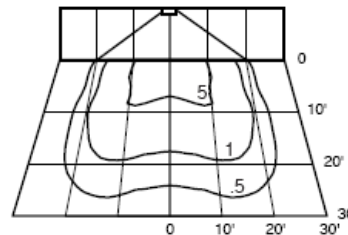

Isolux Curves

100w MH @ 10-Ft. Mounting Height

ORDERING INFORMATION:

Model	Optics	Wattage	Source	Voltage	Mounting	Finish	Options
WP12	Borosilicate Glass (BG)	35w (35) 50w (50) 70w (70) 100w (100) 150w (150)	High Pressure Sodium (HPS) Metal Halide (MH)	120 Volts (120) 208 Volts (208) 240 Volts (240) 277 Volts (277) 480 Volts (480) Multi-Tap Ballast Factory wired at 277v unless otherwise specified.	Wall Mount (WM)	Bronze (BZ) White (WT) Custom Color (CC) Consult Factory	Photo Cell 120 - 277v (PC__) Wire guard (WG)

Direct Lighting Sales reserves the right to make modifications or changes to any of its products without prior written notification and without incurring obligation. Actual performance can vary depending on surrounding conditions