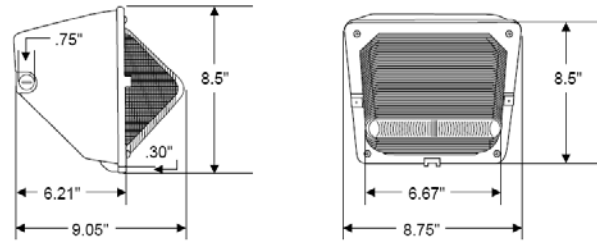

WP12

SPECIFICATIONS:

Housing:

Die-Cast Aluminum housing with 1/2" threaded holes provided in two locations for surface conduit entry or optional photo cell. Door frame is Hinged for easy re-lamping complete with weather proof silicone seal.

Location: _____

Fixture Type: _____ Cat. # _____

Lamp: _____ Volts: _____

Options & Accessories: _____

DIMENSIONAL DRAWINGS

| Fixture | Height | Width | Depth | MH | HPS | Weight |
|---------|--------|-------|-------|-----|-----|---------|
| WP12 | 8.5" | 8.75" | 9.05" | 100 | 150 | 10 lbs. |

Isolux Curves

100w MH @ 10-Ft. Mounting Height

ORDERING INFORMATION:

| Model | Optics | Wattage | Source | Voltage | Mounting | Finish | Options |
|--|---|--|--|---|---|--|--|
| <ul style="list-style-type: none"> WP12 | Borosilicate Glass <ul style="list-style-type: none"> (BG) | 35w <ul style="list-style-type: none"> (35) 50w <ul style="list-style-type: none"> (50) 70w <ul style="list-style-type: none"> (70) 100w <ul style="list-style-type: none"> (100) 150w <ul style="list-style-type: none"> (150) | High Pressure Sodium <ul style="list-style-type: none"> (HPS) Metal Halide <ul style="list-style-type: none"> (MH) | 120 Volts <ul style="list-style-type: none"> (120) 208 Volts <ul style="list-style-type: none"> (208) 240 Volts <ul style="list-style-type: none"> (240) 277 Volts <ul style="list-style-type: none"> (277) 480 Volts <ul style="list-style-type: none"> (480) Multi-Tap Ballast Factory wired at 277v unless otherwise specified. | Wall Mount <ul style="list-style-type: none"> (WM) | Bronze <ul style="list-style-type: none"> (BZ) White <ul style="list-style-type: none"> (WT) Custom Color <ul style="list-style-type: none"> (CC) Consult Factory | Photo Cell 120 - 277v <ul style="list-style-type: none"> (PC__) Wire guard <ul style="list-style-type: none"> (WG) |