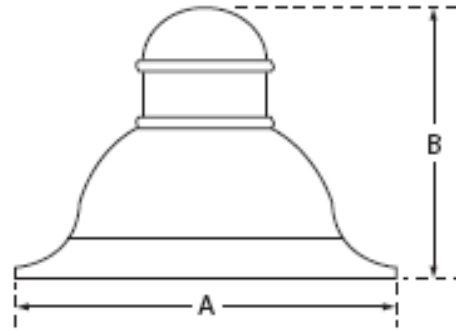

San Gabriel-m

SPECIFICATIONS:

Housing:

Corrosion resistant, Weather Tight Unit fabricated from spun Aluminum .080" Thick, Full Gasket Keeps out insects and Water.

Lens & Removable Door Assembly:

Door Assembly Formed from One Piece spun Aluminum .080" Corrosion Resistant Aluminum With Stainless Steel Fasteners. The Lens is A Clear 1/8" Tempered Flat Glass, Secured By Galvanized Lens Clips and Sealed With Closed Cell Silicone Gasket To Ensure Protection From The Harshest Environment.

Decorative Architectural Style

Job Information

Project:	Date:
Location:	
Fixture Type:	Cat. #
Lamp:	Volts:
Options & Accessories:	

DIMENSIONAL DRAWINGS

Model #	A	B	Max. Watt	EPA
SGL-M	16"	12"	42	3.2

ORDERING INFORMATION: