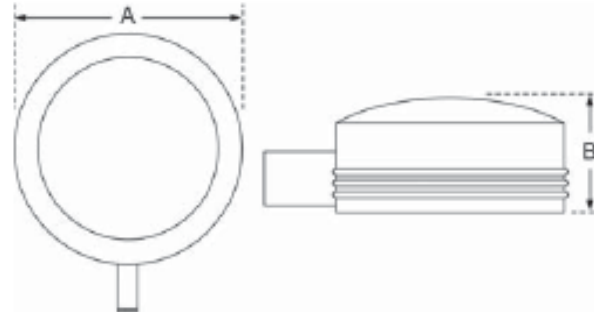

Mira Loma

SPECIFICATIONS:

Housing:

Corrosion resistant, Weather Tight Unit fabricated from spun Aluminum .080" Thick, Full Gasket Keeps out insects and Water.

Lens & Removable Door Assembly:

Hinged Door Assembly Formed from One Piece spun Aluminum .080" Corrosion Resistant Aluminum With Stainless Steel Fasteners. The Lens is A Clear 1/8" Tempered Flat Glass, Secured By Galvanized Lens Clips and Sealed With Silicone Gasket To Ensure Protection From The Harsh Environment.

Decorative Architectural Style

Job Information

Project: _____ Date: _____

Location: _____

Fixture Type: _____ Cat. # _____

Lamp: _____ Volts: _____

Options & Accessories: _____

DIMENSIONAL DRAWINGS

Model #	A	B	Max. Watt	EPA
MLA-1	20"	11"	400	2.4
MLA-2	25"	15"	1000	3.2

ORDERING INFORMATION:

Model	Optics	Wattage	Source	Voltage	Mounting	Finish	Options
<ul style="list-style-type: none"> MLA-1 MLA-2 	Type II • (T2) Type III • (T3) Type IV • (T4) Type V • (T5)	70w • (70) 100w • (100) 150w • (150) 175w • (175) 250w • (250) 400w • (400) 1000w • (1000)	HPS • (HPS) Metal Halide • (MH) Pulse Start Metal Halide • (PS) Compact Fluorescent • (CFL) Consult Factory	120 Volts • (120) 208 Volts • (208) 240 Volts • (240) 277 Volts • (277) 480 Volts • (480) Multi-Tap Ballast Factory wired at 277 volts unless otherwise specified.	Bolt-On Arm 6" • (BOA6) Bolt-On Arm 10" • (BOA10) Wall Mount • (WM) Spider Mount • (SM)	Texture Bronze • (BZ) White • (WT) Black • (BK) Green • (GN) Grey • (GY) Other colors available Consult Factory	Photo Cell 120 - 277V • (PC___) Round Pole Adaptor • (RPA) House Side Shield • (HSS) Wall Plate • (WP)