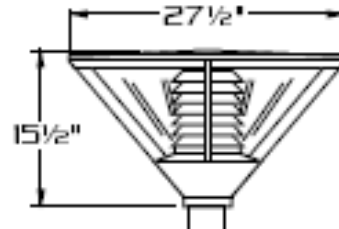

Lyon

SPECIFICATIONS:

Job Information

Project:	Date:
Location:	
Fixture Type:	Cat. #
Lamp:	Volts:
Options & Accessories:	

DIMENSIONAL DRAWINGS

Height	Diam.	Depth	MH	HPS	EPA	Weight
15.5"	27.5"		175	150	1.68	25 lbs.