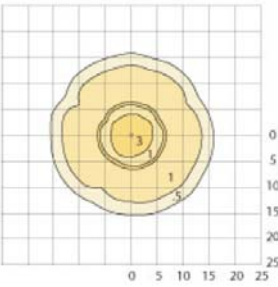

Job Information	
Project:	Date:
Location:	
Fixture Type:	Cat. #
Lamp:	Volts:
Options & Accessories:	

Height	Width	CFL	MH	HPS	EPA	Weight
43"	7"	42	70	70		22 lbs.

### Isolux Curves

70 watt metal halide internal louvers