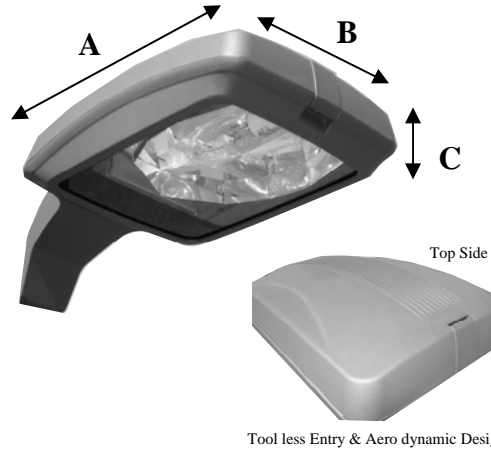

Lens & Removable Door Assembly:

Hinged door assembly formed from one piece die-cast corrosion resistant aluminum. The lens is A clear 1/8" tempered flat glass, secured by galvanized lens clips and sealed with silicone gasket To ensure protection from The harshest environment.

Electrical Assembly:

HID ballast constant wattage auto-transformer high power factor core and coil type, rated -20 degrees Fahrenheit starting temperature. Integrally Mounted in the luminaire and completely prewired. Each ballast assembly is thoroughly tested prior to shipment. Ballast and electrical components are "UL" listed.

Lamp Socket:

Porcelain Socket pulse rated for HPS, MH, PS & CFL lamps. Lamp included.

Finish:

Thermoset polyester textured powder coat finish, chemically pretreated through a multi-stage washer, oven baked at 400 Deg. Fahrenheit to insure maximum adherence.