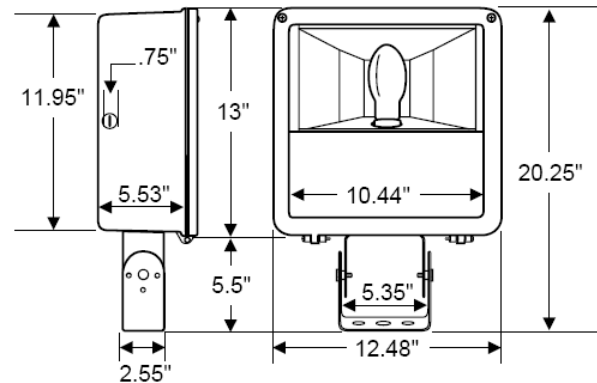

AL50

SPECIFICATIONS:

Housing:

Die-cast aluminum door & housing has two captive stainless steel fasteners and can be removed from the die-cast aluminum housing.

Lens:

Clear glass Lens, 1/8" tempered, gasket and silicone sealed

Project: _____ Date: _____

Location: _____

Fixture Type: _____ Cat. # _____

Lamp: _____ Volts: _____

Options & Accessories: _____

DIMENSIONAL DRAWINGS

Length	Width	Depth	MH	HPS	EPA	Weight
13"	12.48"	5.53"	175	150	1.20	21 lbs.

ORDERING INFORMATION:

Model	Optics	Wattage	Source	Voltage	Mounting	Finish	Options
<ul style="list-style-type: none"> AL50 	Flood Wide <ul style="list-style-type: none"> (FW) Full Cut-Off Forward Throw Type IV <ul style="list-style-type: none"> (T4) 	50w <ul style="list-style-type: none"> (50) 70w <ul style="list-style-type: none"> (70) 100w <ul style="list-style-type: none"> (100) 175w <ul style="list-style-type: none"> (175) 	High pressure sodium <ul style="list-style-type: none"> (HPS) Metal Halide <ul style="list-style-type: none"> (MH) 	120 Volts <ul style="list-style-type: none"> (120) 208 Volts <ul style="list-style-type: none"> (208) 240 Volts <ul style="list-style-type: none"> (240) 277 Volts <ul style="list-style-type: none"> (277) 480 Volts <ul style="list-style-type: none"> (480) Multi-Tap Ballast Factory wired at 277 v unless otherwise specified.	Slipfitter <ul style="list-style-type: none"> (SF) Trunion <ul style="list-style-type: none"> (TR) 6" Bolt on Arm <ul style="list-style-type: none"> (6BOA) 10" Bolt on Arm <ul style="list-style-type: none"> (10BOA) 	Bronze <ul style="list-style-type: none"> (BZ) White <ul style="list-style-type: none"> (WT) Black <ul style="list-style-type: none"> (BK) Custom Color <ul style="list-style-type: none"> (CC) Consult Factory	Photo Cell 120-277v <ul style="list-style-type: none"> (PC__) Glare Shield <ul style="list-style-type: none"> (GS) Wire Guard <ul style="list-style-type: none"> (WG)